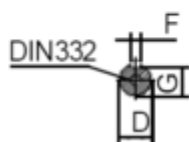

Data Sheet

Article number: 250301500225

Description: Kleedrive T3C 160M2-2 15.0KW 2800 rpm
3x400/690V 50HZ IP55 B14 Eff=91,9%

Measures

AA = 316	K = Ø15	TBW = 162
AC = Ø313	L = 605	
AD = 404	M = 215	
D = Ø42	N = 180	
E = 110	P = 250	
F = 12	S = 5	
G = 37	TBH = 187	
HD = 244	TBS = 91	