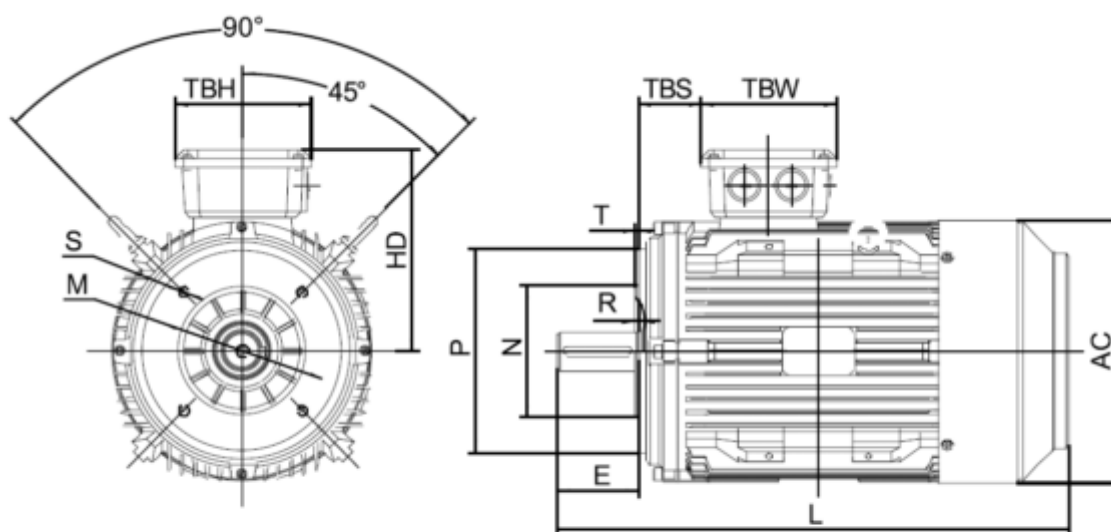

Data Sheet

Article number: 250301500225

Description: Kleedrive T3C 160M2-2 15.0KW 2800 rpm
3x400/690V 50HZ IP55 B14 Eff=91,9%

Measures

AA = 316	K = Ø15	TBW = 162
AC = Ø313	L = 605	
AD = 404	M = 215	
D = Ø42	N = 180	
E = 110	P = 250	
F = 12	S = 5	
G = 37	TBH = 187	
HD = 244	TBS = 91	